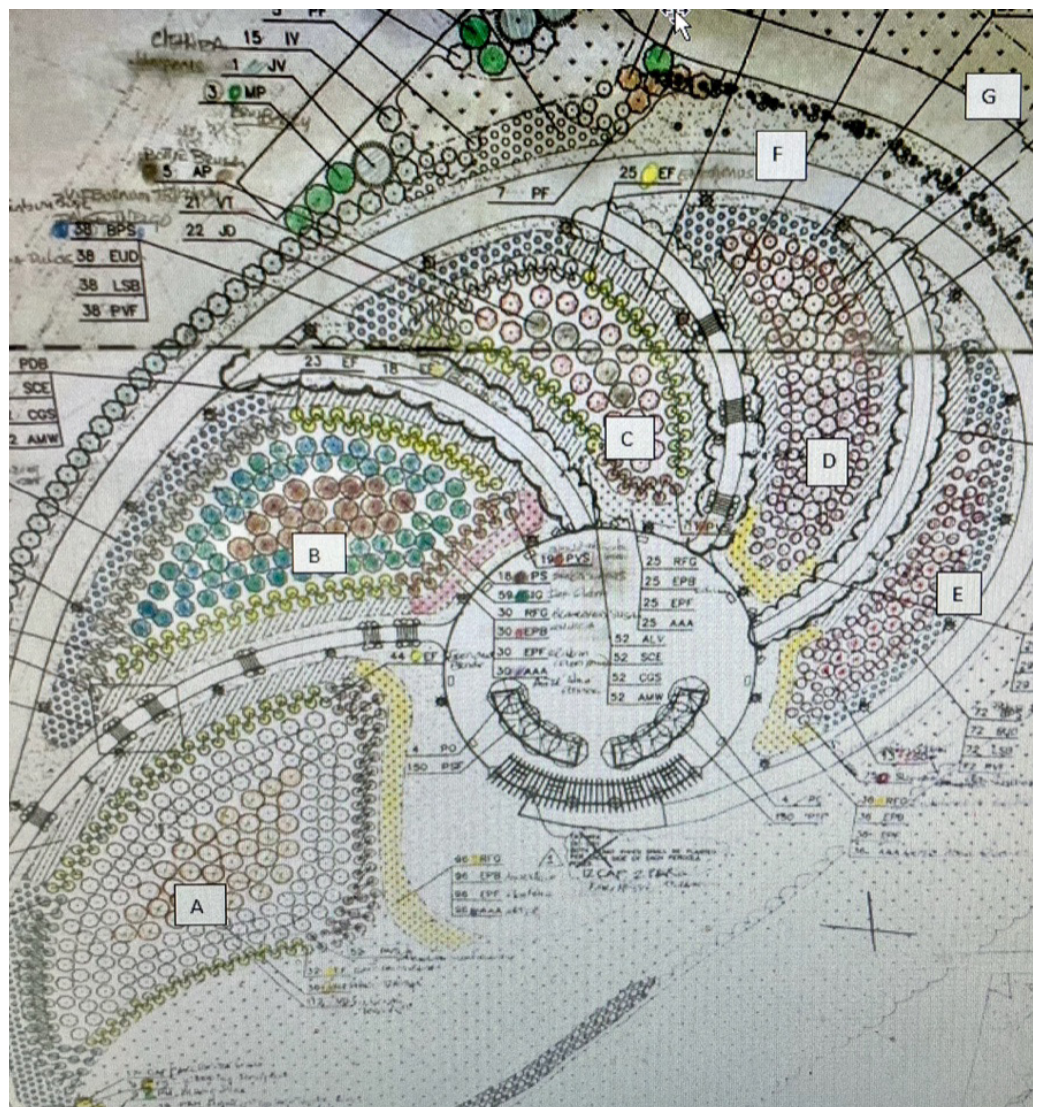

Section F (rain garden)

Little Bluestem
Schizachyrium scoparium
Common Milkweed
Asclepias syrica
Tallest Aster
Aster tartanicus
Hemp Dogbane
Apocynum cannabinum
Scarlet Bee Balm
Monarda didyama
Mexican Sunflower
Tithonia
Bee Balm
Monarda fistula
Panicked Aster
Smyphyotrichum lanceolatum
Beard Tongue
Penstemon digitalis
Drummonds Aster
Symphyotrichum drummondii
Red Osier Dogwood
Cornice sericea
Eastern Red Cedar
Juniperus virginiana
Box Elder
Acer negundo
Red Maple
Acer rubrum
Green Ash Tree
Fraxinus pennsylvanicus

Section G (Sandy Hook Memorial)

Common Milkweed
Asclepias syrica

Bee Balm
Monarda fistula
Spotted Joe Pye Weed
Eutrochium maculatum
Culvers Root
Veronicastrum virginicum
Common Boneset
Eupatorium perfoliatum
Red Clover
Trifolium pratense
Little Bluestem
Schizachyrium scoparium
Redbud
Cercis canadensis

Invasive Weeds throughout the Park

Black Locust
Robinia pseudoacacia
Tree of Heaven
Ailanthus altissima
Japanese Knotweed
Reynoutria sachalinesis

Porcelain Berry
Ampelopsis heterophylla
Oriental Bittersweet
Celastrus orbiculatos
Bur Clover
Medicago polymorpha
Common Burdock
Arctium minus
Wineberry
Rubus phoeicolasius
Bed Straw Catchweed
Galium aparine
Wild Teasel
Dipsacus sylvestri
Common Reed
Phragmites australis
Prickly Lettuce
Lactuca serriola
Crown Vetch
Securigera varia pink
Hairy Vetch
Vicia villosa
Common Mugwort
Artemisia vulgaria

For more information and to get involved, visit www.norwalkriver.org